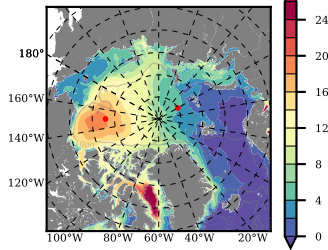

BVHGE24 mean FWC (m) over 1960

Mean FWC (m) from BG Obs Sys. (Proshutinsky et al. GRL2018) over year 2003-2017

Mean FWC (m) from Init State

BVHGE24 mean SSH anomaly

Mean DOT from Armitage et al. 2017 2003-2014