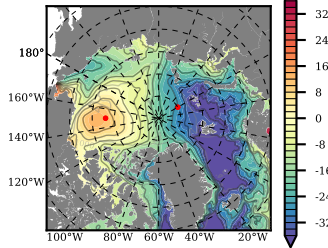

BVHGE24 mean FWC (m) over 1960

Mean FWC (m) from BG Obs Sys. (Proshutinsky et al. GRL2018) over year 2003-2017

Mean FWC (m) from Init State

BVHGE24 mean SSH anomaly

Mean DOT from Armitage et al. 2017 2003-2014