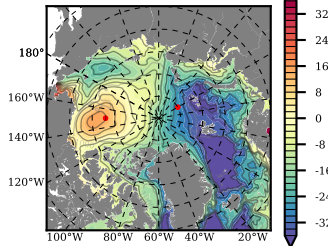

BVHGE24 mean FWC (m) over 1961

Mean FWC (m) from BG Obs Sys. (Proshutinsky et al. GRL2018) over year 2003-2017

Mean FWC (m) from Init State

BVHGE24 mean SSH anomaly

Mean DOT from Armitage et al. 2017 2003-2014