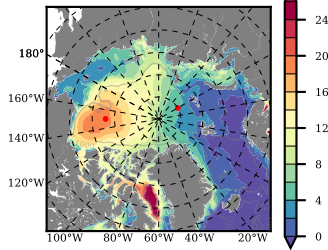

BVHGE24 mean FWC (m) over 1961

Mean FWC (m) from BG Obs Sys. (Proshutinsky et al. GRL2018) over year 2003-2017

Mean FWC (m) from Init State

BVHGE24 mean SSH anomaly

Mean DOT from Armitage et al. 2017 2003-2014