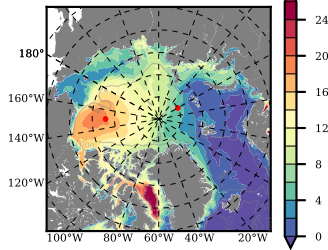

BVHGE24 mean FWC (m) over 1962

Mean FWC (m) from BG Obs Sys. (Proshutinsky et al. GRL2018) over year 2003-2017

Mean FWC (m) from Init State

BVHGE24 mean SSH anomaly

Mean DOT from Armitage et al. 2017 2003-2014