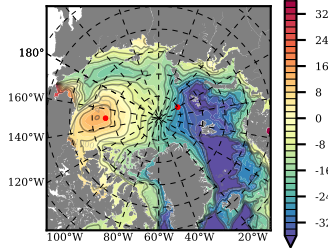

BVHGE24 mean FWC (m) over 1962

Mean FWC (m) from BG Obs Sys. (Proshutinsky et al. GRL2018) over year 2003-2017

Mean FWC (m) from Init State

BVHGE24 mean SSH anomaly

Mean DOT from Armitage et al. 2017 2003-2014