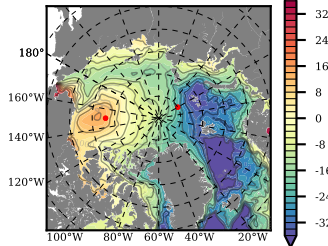

BVHGE24 mean FWC (m) over 1963

Mean FWC (m) from BG Obs Sys. (Proshutinsky et al. GRL2018) over year 2003-2017

Mean FWC (m) from Init State

BVHGE24 mean SSH anomaly

Mean DOT from Armitage et al. 2017 2003-2014