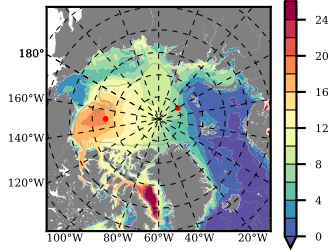

BVHGE24 mean FWC (m) over 1963

Mean FWC (m) from BG Obs Sys. (Proshutinsky et al. GRL2018) over year 2003-2017

Mean FWC (m) from Init State

BVHGE24 mean SSH anomaly

Mean DOT from Armitage et al. 2017 2003-2014