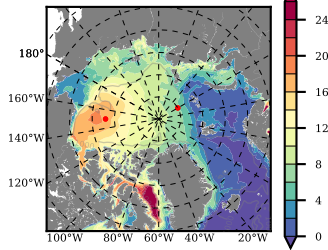

BVHGE24 mean FWC (m) over 1964

Mean FWC (m) from BG Obs Sys. (Proshutinsky et al. GRL2018) over year 2003-2017

Mean FWC (m) from Init State

BVHGE24 mean SSH anomaly

Mean DOT from Armitage et al. 2017 2003-2014