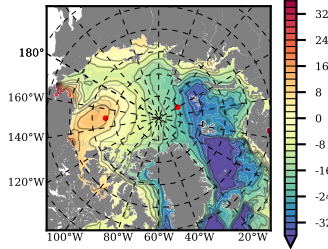

BVHGE24 mean FWC (m) over 1964

Mean FWC (m) from BG Obs Sys. (Proshutinsky et al. GRL2018) over year 2003-2017

Mean FWC (m) from Init State

BVHGE24 mean SSH anomaly

Mean DOT from Armitage et al. 2017 2003-2014