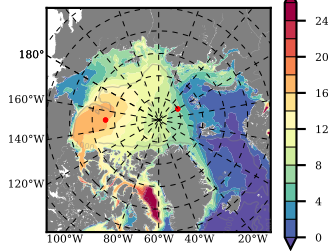

BVHGE24 mean FWC (m) over 1965

Mean FWC (m) from BG Obs Sys. (Proshutinsky et al. GRL2018) over year 2003-2017

Mean FWC (m) from Init State

BVHGE24 mean SSH anomaly

Mean DOT from Armitage et al. 2017 2003-2014