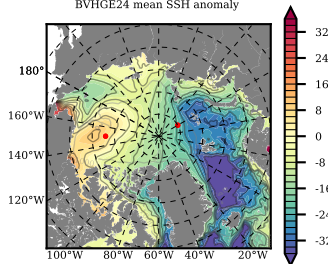

BVHGE24 mean FWC (m) over 1965

Mean FWC (m) from BG Obs Sys. (Proshutinsky et al. GRL2018) over year 2003-2017

Mean FWC (m) from Init State

BVHGE24 mean SSH anomaly

Mean DOT from Armitage et al. 2017 2003-2014