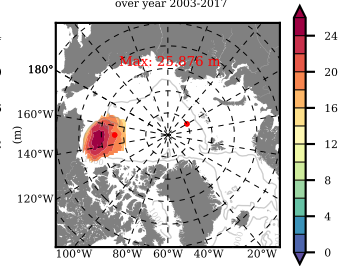

BVHGE24 mean FWC (m) over 1965

Mean FWC (m) from BG Obs Sys. (Proshutinsky et al. GRL2018) over year 2003-2017

Mean FWC (m) from Init State

BVHGE24 mean SSH anomaly

Mean DOT from Armitage et al. 2017 2003-2014