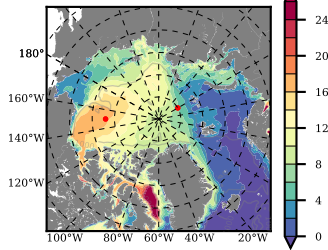

BVHGE24 mean FWC (m) over 1966

Mean FWC (m) from BG Obs Sys. (Proshutinsky et al. GRL2018) over year 2003-2017

Mean FWC (m) from Init State

BVHGE24 mean SSH anomaly

Mean DOT from Armitage et al. 2017 2003-2014