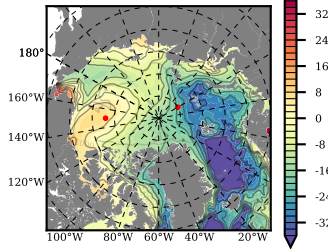

BVHGE24 mean FWC (m) over 1966

Mean FWC (m) from BG Obs Sys. (Proshutinsky et al. GRL2018) over year 2003-2017

Mean FWC (m) from Init State

BVHGE24 mean SSH anomaly

Mean DOT from Armitage et al. 2017 2003-2014