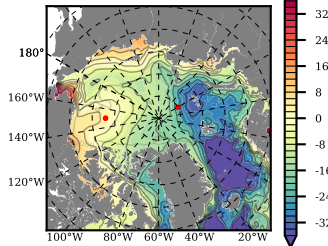

BVHGE24 mean FWC (m) over 1967

Mean FWC (m) from BG Obs Sys. (Proshutinsky et al. GRL2018) over year 2003-2017

Mean FWC (m) from Init State

BVHGE24 mean SSH anomaly

Mean DOT from Armitage et al. 2017 2003-2014