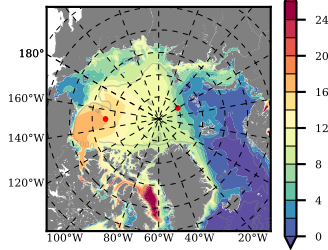

BVHGE24 mean FWC (m) over 1967

Mean FWC (m) from BG Obs Sys. (Proshutinsky et al. GRL2018) over year 2003-2017

Mean FWC (m) from Init State

BVHGE24 mean SSH anomaly

Mean DOT from Armitage et al. 2017 2003-2014