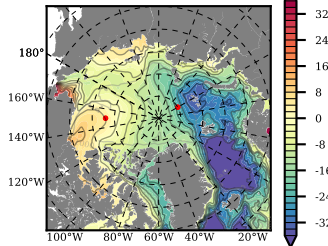

BVHGE24 mean FWC (m) over 1968

Mean FWC (m) from BG Obs Sys. (Proshutinsky et al. GRL2018) over year 2003-2017

Mean FWC (m) from Init State

BVHGE24 mean SSH anomaly

Mean DOT from Armitage et al. 2017 2003-2014