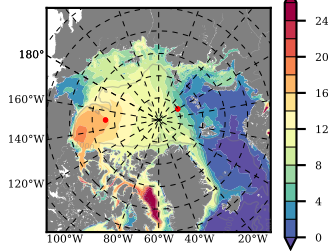

BVHGE24 mean FWC (m) over 1968

Mean FWC (m) from BG Obs Sys. (Proshutinsky et al. GRL2018) over year 2003-2017

Mean FWC (m) from Init State

BVHGE24 mean SSH anomaly

Mean DOT from Armitage et al. 2017 2003-2014