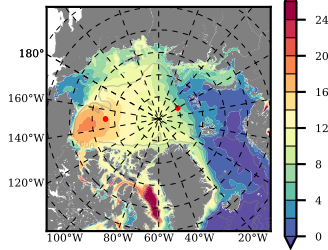

BVHGE24 mean FWC (m) over 1969

Mean FWC (m) from BG Obs Sys. (Proshutinsky et al. GRL2018) over year 2003-2017

Mean FWC (m) from Init State

BVHGE24 mean SSH anomaly

Mean DOT from Armitage et al. 2017 2003-2014