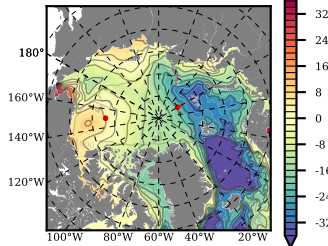

BVHGE24 mean FWC (m) over 1969

Mean FWC (m) from BG Obs Sys. (Proshutinsky et al. GRL2018) over year 2003-2017

Mean FWC (m) from Init State

BVHGE24 mean SSH anomaly

Mean DOT from Armitage et al. 2017 2003-2014