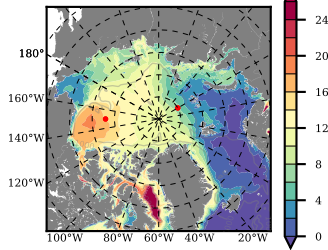

BVHGE24 mean FWC (m) over 1970

Mean FWC (m) from BG Obs Sys. (Proshutinsky et al. GRL2018) over year 2003-2017

Mean FWC (m) from Init State

BVHGE24 mean SSH anomaly

Mean DOT from Armitage et al. 2017 2003-2014