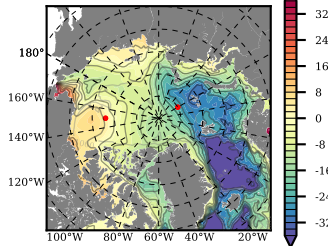

BVHGE24 mean FWC (m) over 1970

Mean FWC (m) from BG Obs Sys. (Proshutinsky et al. GRL2018) over year 2003-2017

Mean FWC (m) from Init State

BVHGE24 mean SSH anomaly

Mean DOT from Armitage et al. 2017 2003-2014