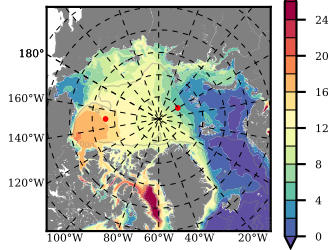

BVHGE24 mean FWC (m) over 1971

Mean FWC (m) from BG Obs Sys. (Proshutinsky et al. GRL2018) over year 2003-2017

Mean FWC (m) from Init State

BVHGE24 mean SSH anomaly

Mean DOT from Armitage et al. 2017 2003-2014