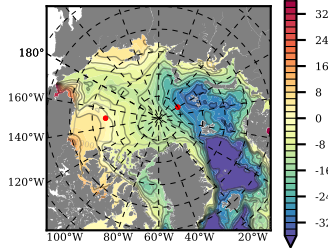

BVHGE24 mean FWC (m) over 1971

Mean FWC (m) from BG Obs Sys. (Proshutinsky et al. GRL2018) over year 2003-2017

Mean FWC (m) from Init State

BVHGE24 mean SSH anomaly

Mean DOT from Armitage et al. 2017 2003-2014