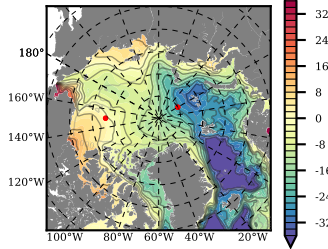

BVHGE24 mean FWC (m) over 1972

Mean FWC (m) from BG Obs Sys. (Proshutinsky et al. GRL2018) over year 2003-2017

Mean FWC (m) from Init State

BVHGE24 mean SSH anomaly

Mean DOT from Armitage et al. 2017 2003-2014