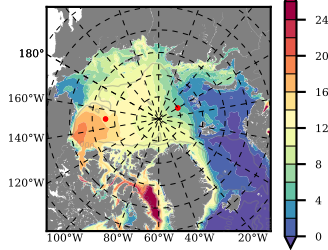

BVHGE24 mean FWC (m) over 1972

Mean FWC (m) from BG Obs Sys. (Proshutinsky et al. GRL2018) over year 2003-2017

Mean FWC (m) from Init State

BVHGE24 mean SSH anomaly

Mean DOT from Armitage et al. 2017 2003-2014