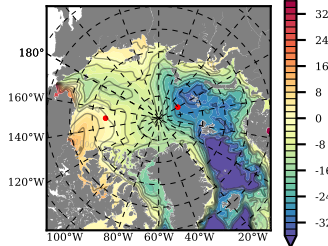

BVHGE24 mean FWC (m) over 1973

Mean FWC (m) from BG Obs Sys. (Proshutinsky et al. GRL2018) over year 2003-2017

Mean FWC (m) from Init State

BVHGE24 mean SSH anomaly

Mean DOT from Armitage et al. 2017 2003-2014