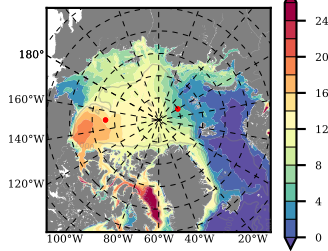

BVHGE24 mean FWC (m) over 1973

Mean FWC (m) from BG Obs Sys. (Proshutinsky et al. GRL2018) over year 2003-2017

Mean FWC (m) from Init State

BVHGE24 mean SSH anomaly

Mean DOT from Armitage et al. 2017 2003-2014