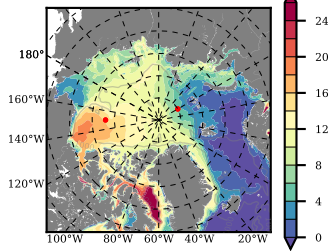

BVHGE24 mean FWC (m) over 1974

Mean FWC (m) from BG Obs Sys. (Proshutinsky et al. GRL2018) over year 2003-2017

Mean FWC (m) from Init State

BVHGE24 mean SSH anomaly

Mean DOT from Armitage et al. 2017 2003-2014