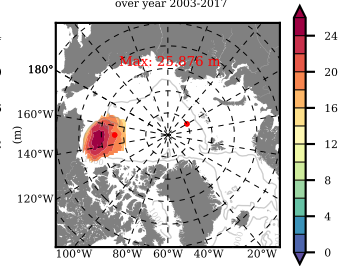

BVHGE24 mean FWC (m) over 1974

Mean FWC (m) from BG Obs Sys. (Proshutinsky et al. GRL2018) over year 2003-2017

Mean FWC (m) from Init State

BVHGE24 mean SSH anomaly

Mean DOT from Armitage et al. 2017 2003-2014