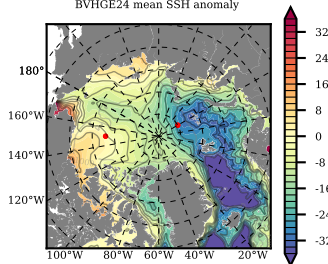

BVHGE24 mean FWC (m) over 1974

Mean FWC (m) from BG Obs Sys. (Proshutinsky et al. GRL2018) over year 2003-2017

Mean FWC (m) from Init State

BVHGE24 mean SSH anomaly

Mean DOT from Armitage et al. 2017 2003-2014