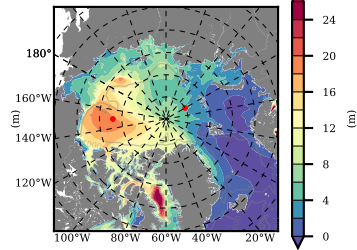

BVHGE24 mean FWC (m) over 1975

Mean FWC (m) from BG Obs Sys. (Proshutinsky et al. GRL2018) over year 2003-2017

Mean FWC (m) from Init State

BVHGE24 mean SSH anomaly

Mean DOT from Armitage et al. 2017 2003-2014