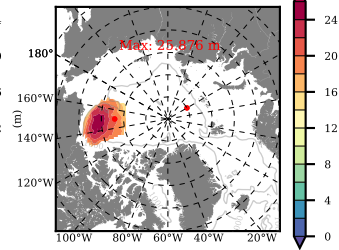

BVHGE24 mean FWC (m) over 1975

Mean FWC (m) from BG Obs Sys. (Proshutinsky et al. GRL2018) over year 2003-2017

Mean FWC (m) from Init State

BVHGE24 mean SSH anomaly

Mean DOT from Armitage et al. 2017 2003-2014