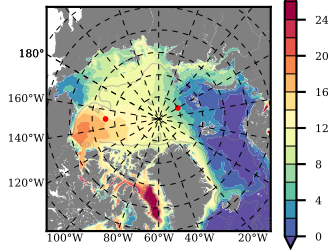

BVHGE24 mean FWC (m) over 1975

Mean FWC (m) from BG Obs Sys. (Proshutinsky et al. GRL2018) over year 2003-2017

Mean FWC (m) from Init State

BVHGE24 mean SSH anomaly

Mean DOT from Armitage et al. 2017 2003-2014