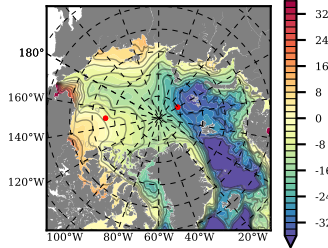

BVHGE24 mean FWC (m) over 1975

Mean FWC (m) from BG Obs Sys. (Proshutinsky et al. GRL2018) over year 2003-2017

Mean FWC (m) from Init State

BVHGE24 mean SSH anomaly

Mean DOT from Armitage et al. 2017 2003-2014