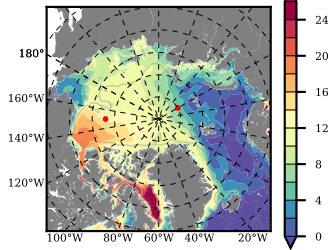

BVHGE24 mean FWC (m) over 1976

Mean FWC (m) from BG Obs Sys. (Proshutinsky et al. GRL2018) over year 2003-2017

Mean FWC (m) from Init State

BVHGE24 mean SSH anomaly

Mean DOT from Armitage et al. 2017 2003-2014