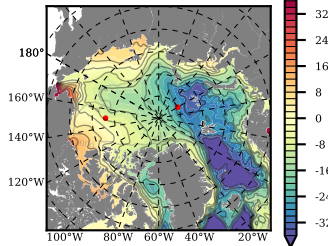

BVHGE24 mean FWC (m) over 1976

Mean FWC (m) from BG Obs Sys. (Proshutinsky et al. GRL2018) over year 2003-2017

Mean FWC (m) from Init State

BVHGE24 mean SSH anomaly

Mean DOT from Armitage et al. 2017 2003-2014