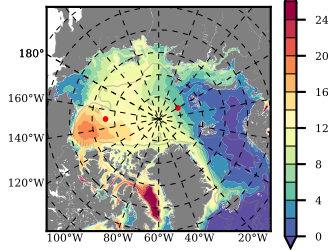

BVHGE24 mean FWC (m) over 1977

Mean FWC (m) from BG Obs Sys. (Proshutinsky et al. GRL2018) over year 2003-2017

Mean FWC (m) from Init State

BVHGE24 mean SSH anomaly

Mean DOT from Armitage et al. 2017 2003-2014