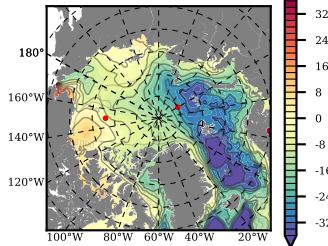

BVHGE24 mean FWC (m) over 1977

Mean FWC (m) from BG Obs Sys. (Proshutinsky et al. GRL2018) over year 2003-2017

Mean FWC (m) from Init State

BVHGE24 mean SSH anomaly

Mean DOT from Armitage et al. 2017 2003-2014