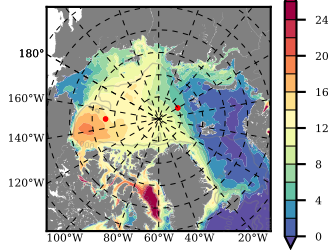

BVHGE24 mean FWC (m) over 1978

Mean FWC (m) from BG Obs Sys. (Proshutinsky et al. GRL2018) over year 2003-2017

Mean FWC (m) from Init State

BVHGE24 mean SSH anomaly

Mean DOT from Armitage et al. 2017 2003-2014