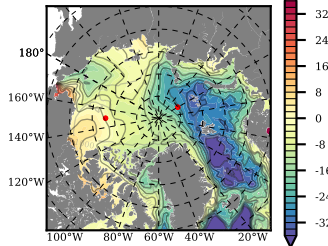

BVHGE24 mean FWC (m) over 1978

Mean FWC (m) from BG Obs Sys. (Proshutinsky et al. GRL2018) over year 2003-2017

Mean FWC (m) from Init State

BVHGE24 mean SSH anomaly

Mean DOT from Armitage et al. 2017 2003-2014