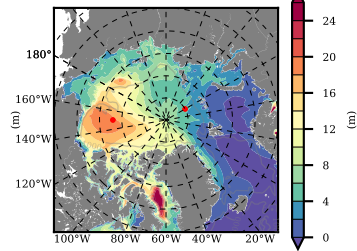

BVHGE24 mean FWC (m) over 1979

Mean FWC (m) from BG Obs Sys. (Proshutinsky et al. GRL2018) over year 2003-2017

Mean FWC (m) from Init State

BVHGE24 mean SSH anomaly

Mean DOT from Armitage et al. 2017 2003-2014