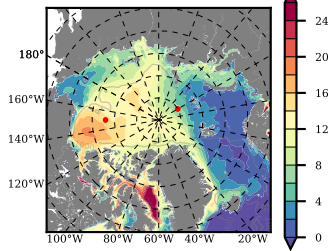

BVHGE24 mean FWC (m) over 1979

Mean FWC (m) from BG Obs Sys. (Proshutinsky et al. GRL2018) over year 2003-2017

Mean FWC (m) from Init State

BVHGE24 mean SSH anomaly

Mean DOT from Armitage et al. 2017 2003-2014