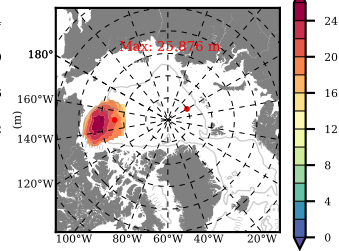

BVHGE24 mean FWC (m) over 1979

Mean FWC (m) from BG Obs Sys. (Proshutinsky et al. GRL2018) over year 2003-2017

Mean FWC (m) from Init State

BVHGE24 mean SSH anomaly

Mean DOT from Armitage et al. 2017 2003-2014