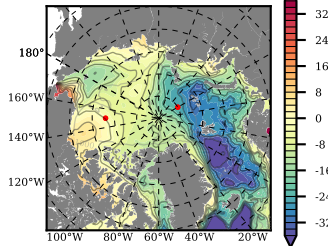

BVHGE24 mean FWC (m) over 1979

Mean FWC (m) from BG Obs Sys. (Proshutinsky et al. GRL2018) over year 2003-2017

Mean FWC (m) from Init State

BVHGE24 mean SSH anomaly

Mean DOT from Armitage et al. 2017 2003-2014