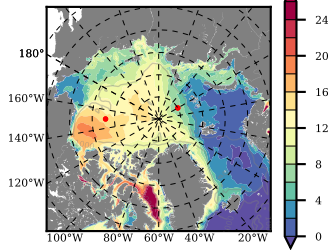

BVHGE24 mean FWC (m) over 1980

Mean FWC (m) from BG Obs Sys. (Proshutinsky et al. GRL2018) over year 2003-2017

Mean FWC (m) from Init State

BVHGE24 mean SSH anomaly

Mean DOT from Armitage et al. 2017 2003-2014