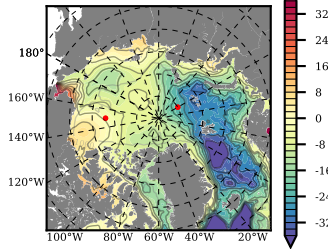

BVHGE24 mean FWC (m) over 1980

Mean FWC (m) from BG Obs Sys. (Proshutinsky et al. GRL2018) over year 2003-2017

Mean FWC (m) from Init State

BVHGE24 mean SSH anomaly

Mean DOT from Armitage et al. 2017 2003-2014