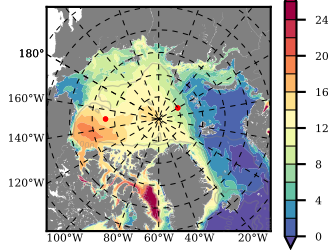

BVHGE24 mean FWC (m) over 1981

Mean FWC (m) from BG Obs Sys. (Proshutinsky et al. GRL2018) over year 2003-2017

Mean FWC (m) from Init State

BVHGE24 mean SSH anomaly

Mean DOT from Armitage et al. 2017 2003-2014