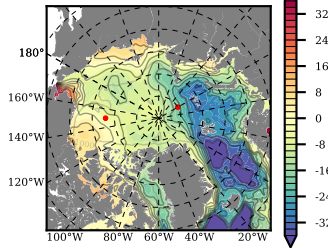

BVHGE24 mean FWC (m) over 1981

Mean FWC (m) from BG Obs Sys. (Proshutinsky et al. GRL2018) over year 2003-2017

Mean FWC (m) from Init State

BVHGE24 mean SSH anomaly

Mean DOT from Armitage et al. 2017 2003-2014