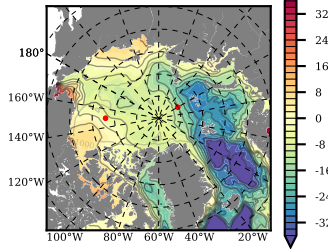

BVHGE24 mean FWC (m) over 1982

Mean FWC (m) from BG Obs Sys. (Proshutinsky et al. GRL2018) over year 2003-2017

Mean FWC (m) from Init State

BVHGE24 mean SSH anomaly

Mean DOT from Armitage et al. 2017 2003-2014