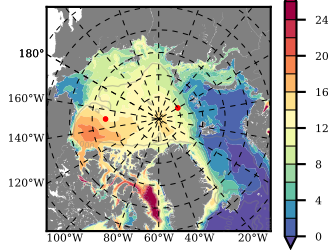

BVHGE24 mean FWC (m) over 1982

Mean FWC (m) from BG Obs Sys. (Proshutinsky et al. GRL2018) over year 2003-2017

Mean FWC (m) from Init State

BVHGE24 mean SSH anomaly

Mean DOT from Armitage et al. 2017 2003-2014