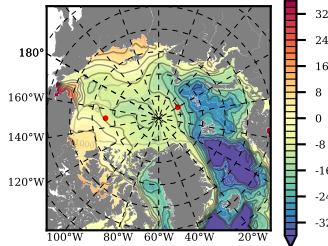

BVHGE24 mean FWC (m) over 1983

Mean FWC (m) from BG Obs Sys. (Proshutinsky et al. GRL2018) over year 2003-2017

Mean FWC (m) from Init State

BVHGE24 mean SSH anomaly

Mean DOT from Armitage et al. 2017 2003-2014