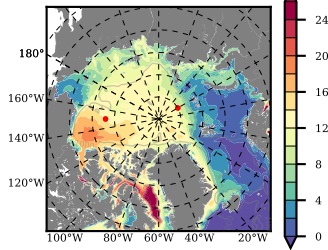

BVHGE24 mean FWC (m) over 1983

Mean FWC (m) from BG Obs Sys. (Proshutinsky et al. GRL2018) over year 2003-2017

Mean FWC (m) from Init State

BVHGE24 mean SSH anomaly

Mean DOT from Armitage et al. 2017 2003-2014