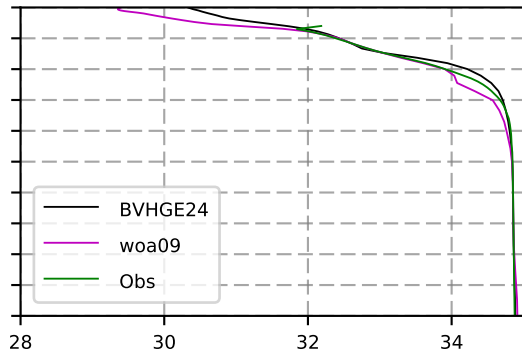

1971 mean temperature
@ moor Arctic B box

1971 mean Salinity
@ moor Arctic B box

@ moor EUR box

@ moor EUR box