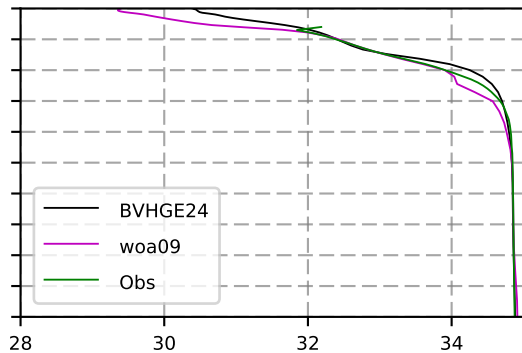

1972 mean temperature
@ moor Arctic B box

1972 mean Salinity
@ moor Arctic B box

@ moor EUR box

@ moor EUR box