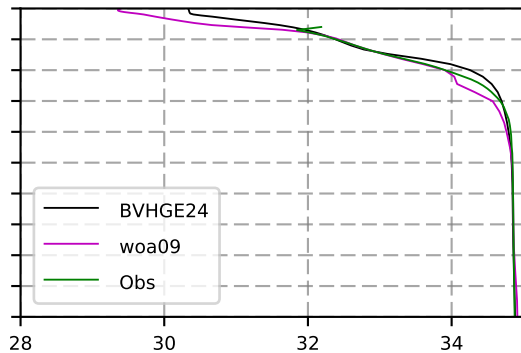

1973 mean temperature
@ moor Arctic B box

1973 mean Salinity
@ moor Arctic B box

@ moor EUR box

@ moor EUR box