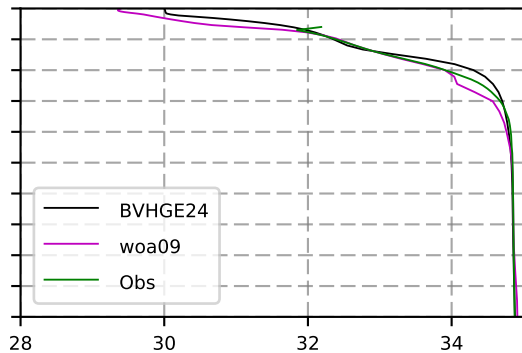

1974 mean temperature
@ moor Arctic B box

1974 mean Salinity
@ moor Arctic B box

@ moor EUR box

@ moor EUR box