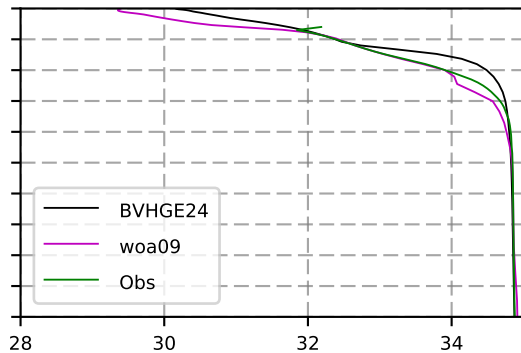

1977 mean temperature
@ moor Arctic B box

1977 mean Salinity
@ moor Arctic B box

@ moor EUR box

@ moor EUR box