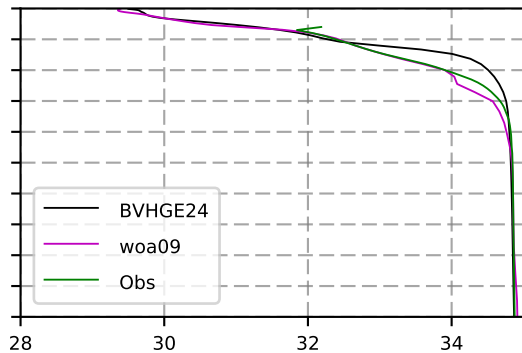

1980 mean temperature  
@ moor Arctic B box

1980 mean Salinity  
@ moor Arctic B box

@ moor EUR box

@ moor EUR box