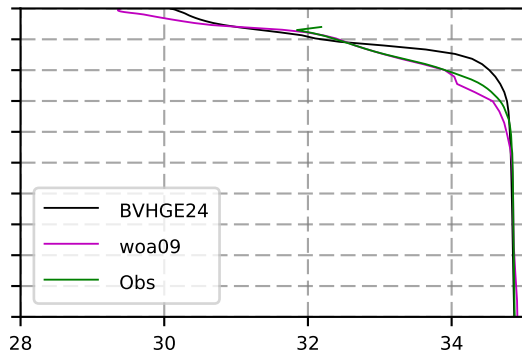

1981 mean temperature
@ moor Arctic B box

1981 mean Salinity
@ moor Arctic B box

@ moor EUR box

@ moor EUR box