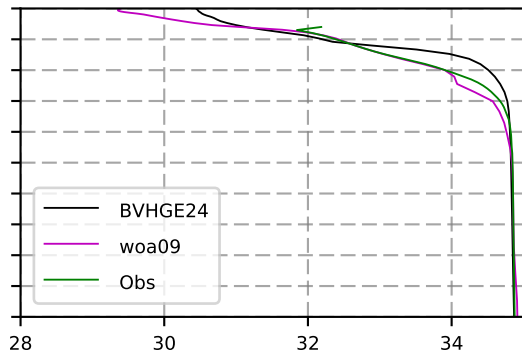

1982 mean temperature
@ moor Arctic B box

1982 mean Salinity
@ moor Arctic B box

@ moor EUR box

@ moor EUR box