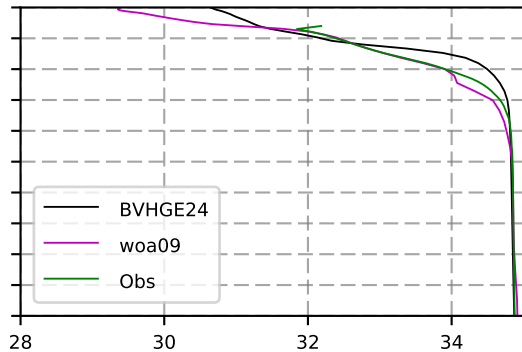

1983 mean temperature
@ moor Arctic B box

1983 mean Salinity
@ moor Arctic B box

@ moor EUR box

@ moor EUR box