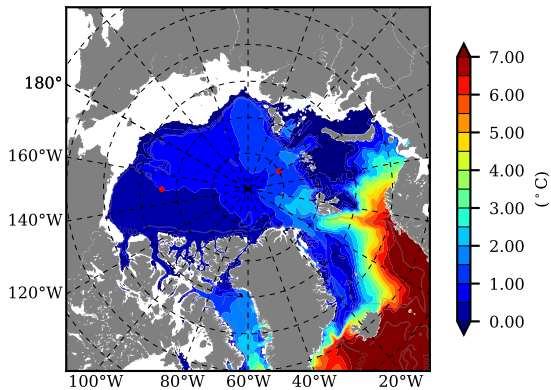

BVHGE25 AW Max Temp over
1959

AW Max Temp from
PHC 3.0

BVHGE25 AW Max Temp depth

AW Max Temp depth from
PHC 3.0