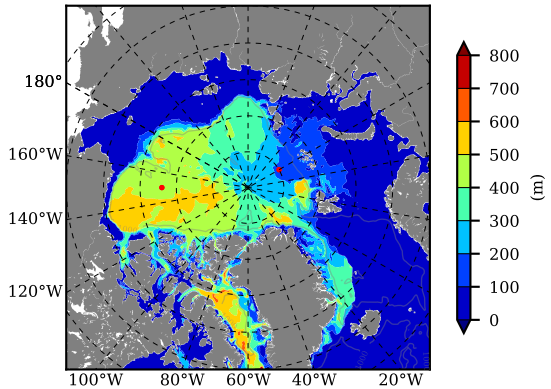

BVHGE25 AW Max Temp over
1959

AW Max Temp from
PHC 3.0

BVHGE25 AW Max Temp depth

AW Max Temp depth from
PHC 3.0