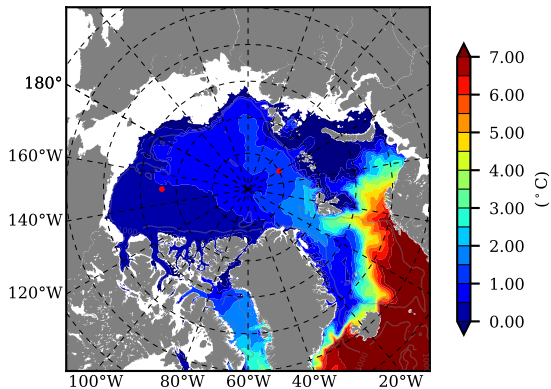

BVHGE25 AW Max Temp over  
1960

AW Max Temp from  
PHC 3.0

BVHGE25 AW Max Temp depth

AW Max Temp depth from  
PHC 3.0