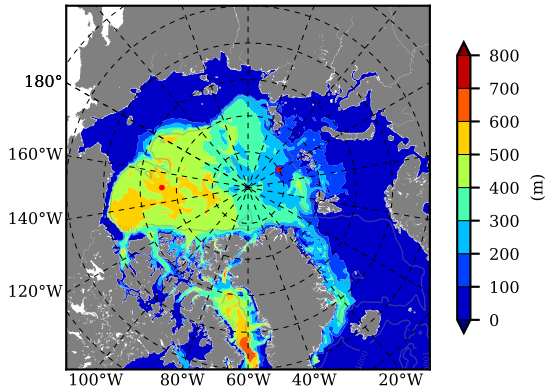

BVHGE25 AW Max Temp over  
1960

AW Max Temp from  
PHC 3.0

BVHGE25 AW Max Temp depth

AW Max Temp depth from  
PHC 3.0