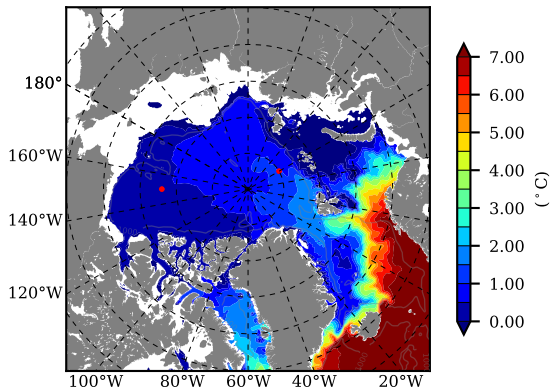

BVHGE25 AW Max Temp over
1961

AW Max Temp from
PHC 3.0

BVHGE25 AW Max Temp depth

AW Max Temp depth from
PHC 3.0