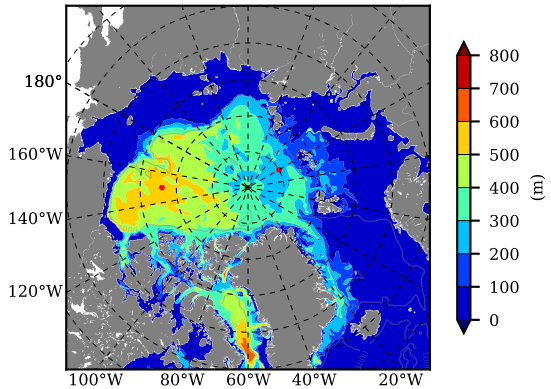

BVHGE25 AW Max Temp over
1961

AW Max Temp from
PHC 3.0

BVHGE25 AW Max Temp depth

AW Max Temp depth from
PHC 3.0