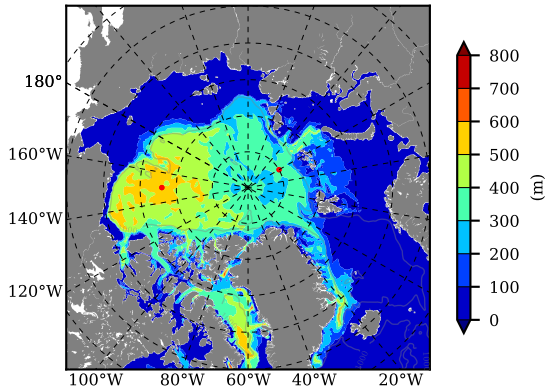

BVHGE25 AW Max Temp over
1962

AW Max Temp from
PHC 3.0

BVHGE25 AW Max Temp depth

AW Max Temp depth from
PHC 3.0