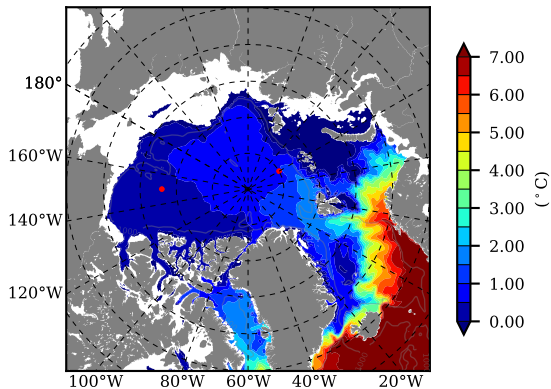

BVHGE25 AW Max Temp over
1962

AW Max Temp from
PHC 3.0

BVHGE25 AW Max Temp depth

AW Max Temp depth from
PHC 3.0