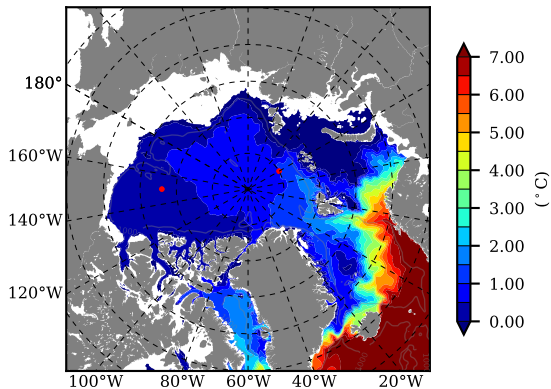

BVHGE25 AW Max Temp over
1963

AW Max Temp from
PHC 3.0

BVHGE25 AW Max Temp depth

AW Max Temp depth from
PHC 3.0