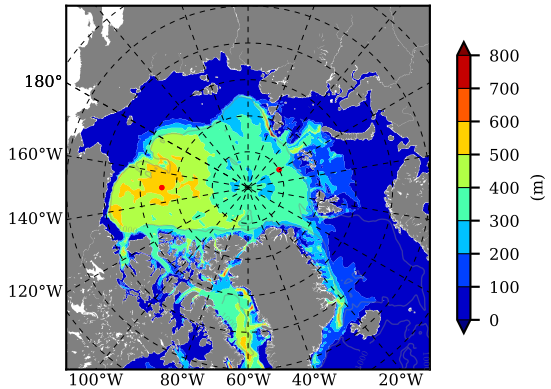

BVHGE25 AW Max Temp over
1963

AW Max Temp from
PHC 3.0

BVHGE25 AW Max Temp depth

AW Max Temp depth from
PHC 3.0