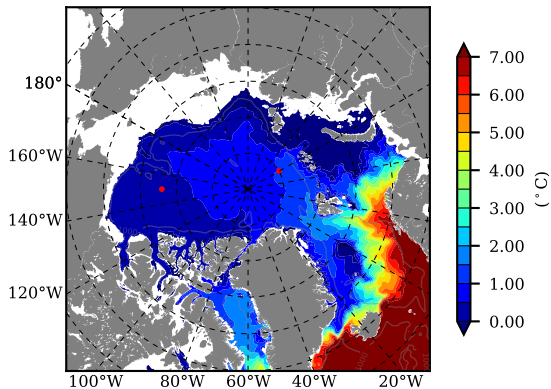

BVHGE25 AW Max Temp over
1964

AW Max Temp from
PHC 3.0

BVHGE25 AW Max Temp depth

AW Max Temp depth from
PHC 3.0