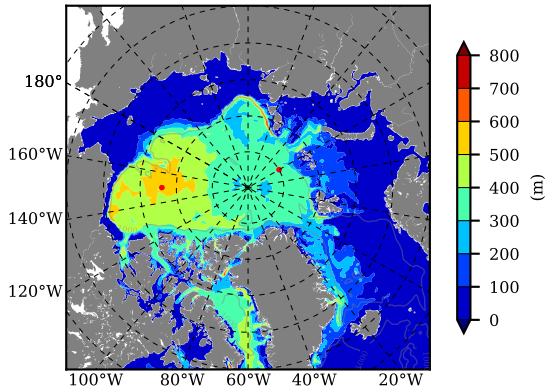

BVHGE25 AW Max Temp over
1964

AW Max Temp from
PHC 3.0

BVHGE25 AW Max Temp depth

AW Max Temp depth from
PHC 3.0