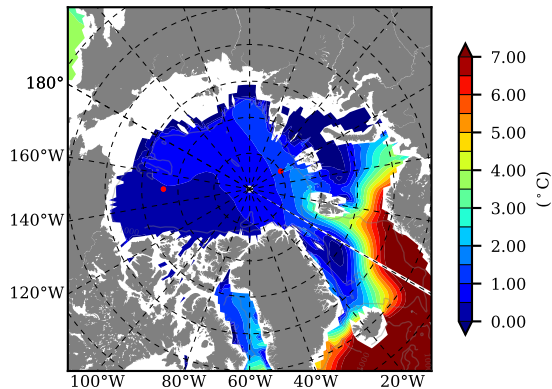

BVHGE25 AW Max Temp over
1964

AW Max Temp from
PHC 3.0

BVHGE25 AW Max Temp depth

AW Max Temp depth from
PHC 3.0