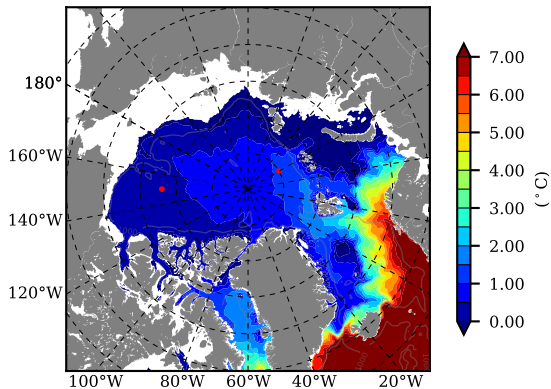

BVHGE25 AW Max Temp over
1965

AW Max Temp from
PHC 3.0

BVHGE25 AW Max Temp depth

AW Max Temp depth from
PHC 3.0