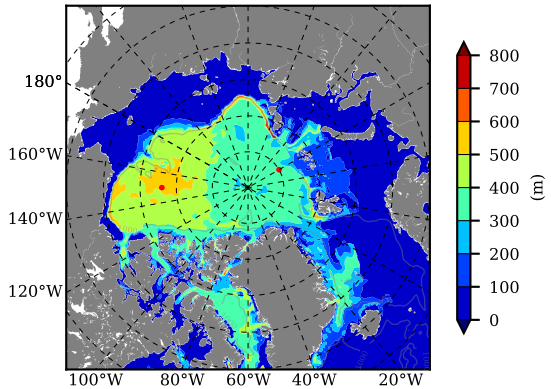

BVHGE25 AW Max Temp over
1965

AW Max Temp from
PHC 3.0

BVHGE25 AW Max Temp depth

AW Max Temp depth from
PHC 3.0