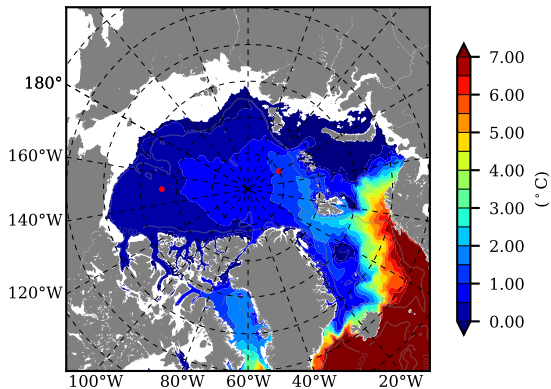

BVHGE25 AW Max Temp over
1966

AW Max Temp from
PHC 3.0

BVHGE25 AW Max Temp depth

AW Max Temp depth from
PHC 3.0