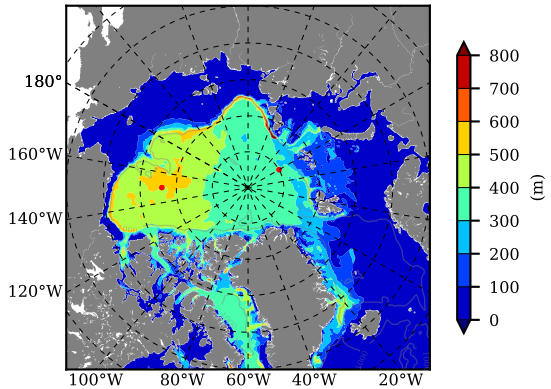

BVHGE25 AW Max Temp over
1966

AW Max Temp from
PHC 3.0

BVHGE25 AW Max Temp depth

AW Max Temp depth from
PHC 3.0