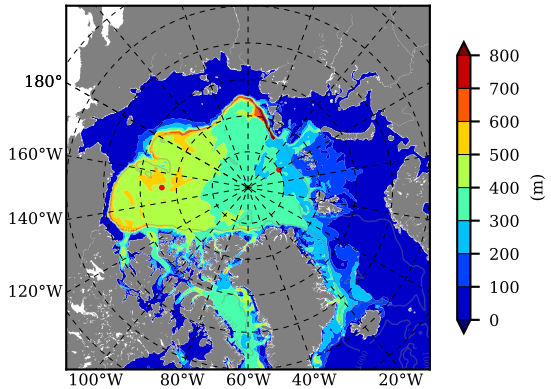

BVHGE25 AW Max Temp over
1967

AW Max Temp from
PHC 3.0

BVHGE25 AW Max Temp depth

AW Max Temp depth from
PHC 3.0