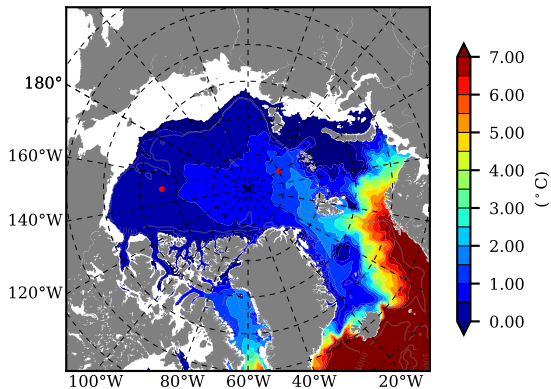

BVHGE25 AW Max Temp over
1967

AW Max Temp from
PHC 3.0

BVHGE25 AW Max Temp depth

AW Max Temp depth from
PHC 3.0