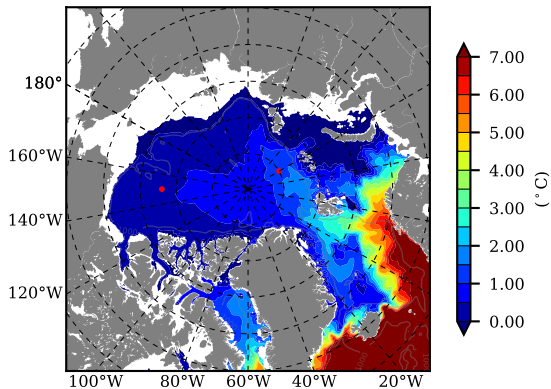

BVHGE25 AW Max Temp over
1968

AW Max Temp from
PHC 3.0

BVHGE25 AW Max Temp depth

AW Max Temp depth from
PHC 3.0