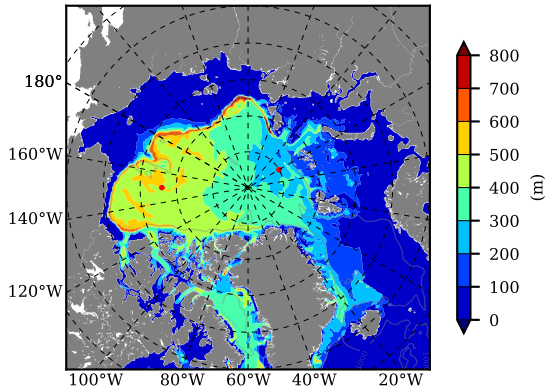

BVHGE25 AW Max Temp over
1968

AW Max Temp from
PHC 3.0

BVHGE25 AW Max Temp depth

AW Max Temp depth from
PHC 3.0