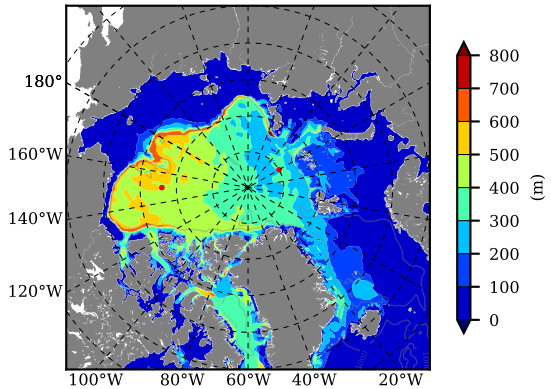

BVHGE25 AW Max Temp over
1969

AW Max Temp from
PHC 3.0

BVHGE25 AW Max Temp depth

AW Max Temp depth from
PHC 3.0