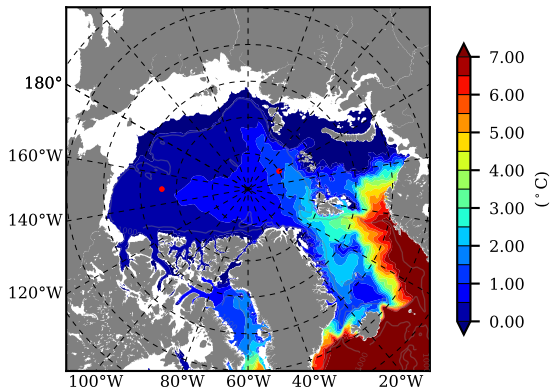

BVHGE25 AW Max Temp over
1969

AW Max Temp from
PHC 3.0

BVHGE25 AW Max Temp depth

AW Max Temp depth from
PHC 3.0