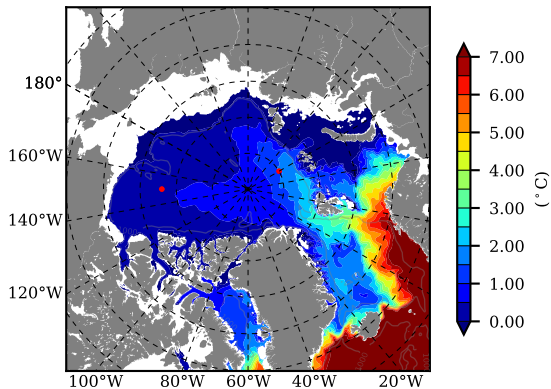

BVHGE25 AW Max Temp over
1970

AW Max Temp from
PHC 3.0

BVHGE25 AW Max Temp depth

AW Max Temp depth from
PHC 3.0