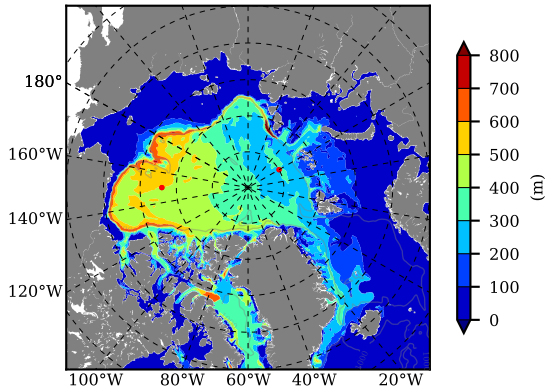

BVHGE25 AW Max Temp over
1970

AW Max Temp from
PHC 3.0

BVHGE25 AW Max Temp depth

AW Max Temp depth from
PHC 3.0