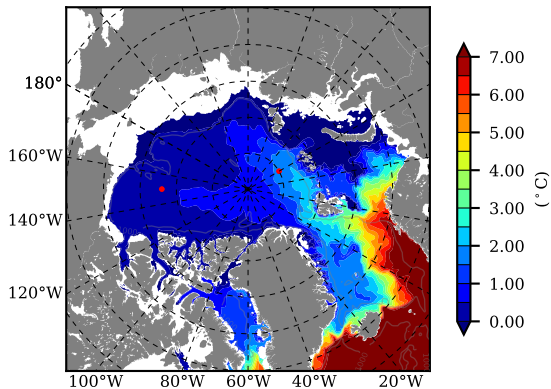

BVHGE25 AW Max Temp over  
1971

AW Max Temp from  
PHC 3.0

BVHGE25 AW Max Temp depth

AW Max Temp depth from  
PHC 3.0