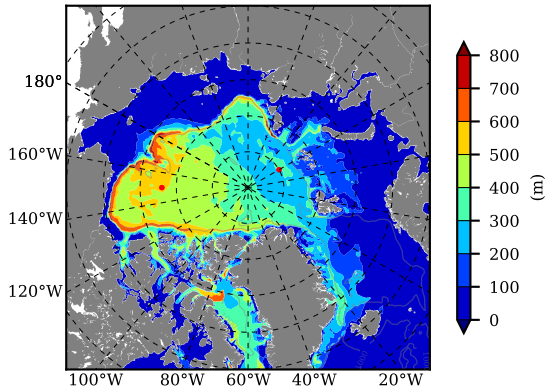

BVHGE25 AW Max Temp over  
1971

AW Max Temp from  
PHC 3.0

BVHGE25 AW Max Temp depth

AW Max Temp depth from  
PHC 3.0