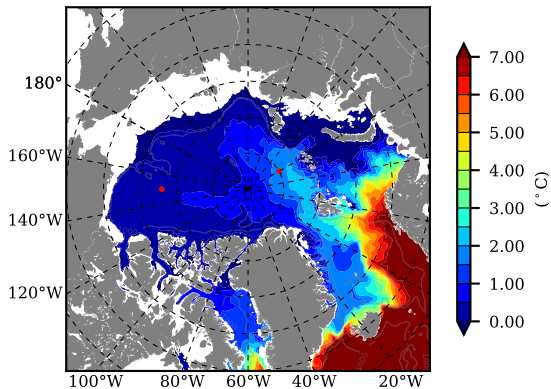

BVHGE25 AW Max Temp over
1972

AW Max Temp from
PHC 3.0

BVHGE25 AW Max Temp depth

AW Max Temp depth from
PHC 3.0