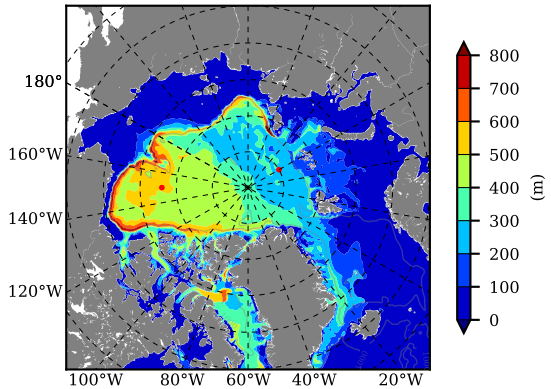

BVHGE25 AW Max Temp over
1972

AW Max Temp from
PHC 3.0

BVHGE25 AW Max Temp depth

AW Max Temp depth from
PHC 3.0