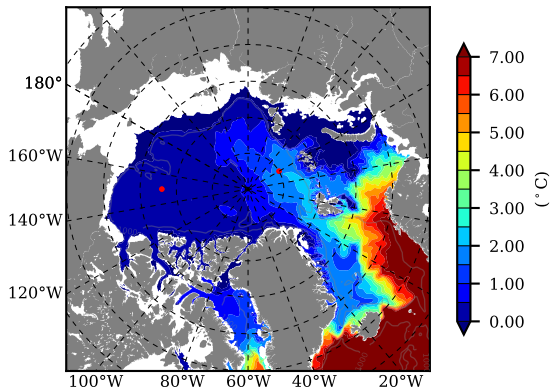

BVHGE25 AW Max Temp over
1973

AW Max Temp from
PHC 3.0

BVHGE25 AW Max Temp depth

AW Max Temp depth from
PHC 3.0