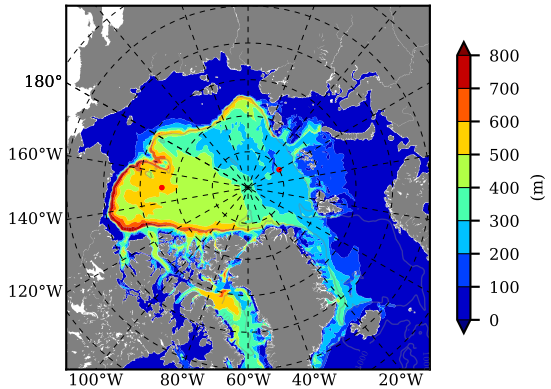

BVHGE25 AW Max Temp over
1973

AW Max Temp from
PHC 3.0

BVHGE25 AW Max Temp depth

AW Max Temp depth from
PHC 3.0