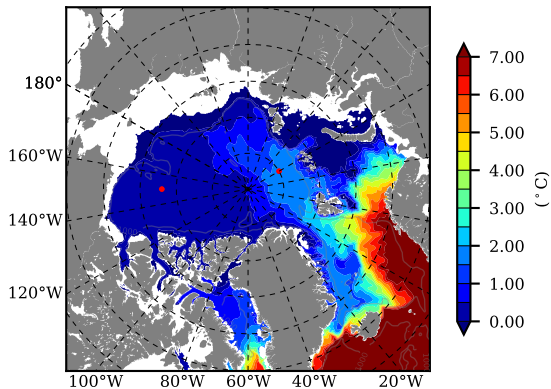

BVHGE25 AW Max Temp over
1974

AW Max Temp from
PHC 3.0

BVHGE25 AW Max Temp depth

AW Max Temp depth from
PHC 3.0