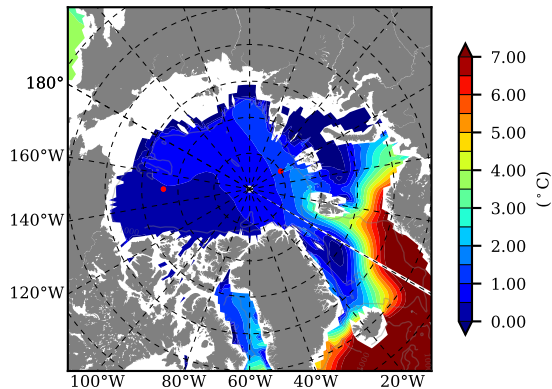

BVHGE25 AW Max Temp over
1974

AW Max Temp from
PHC 3.0

BVHGE25 AW Max Temp depth

AW Max Temp depth from
PHC 3.0