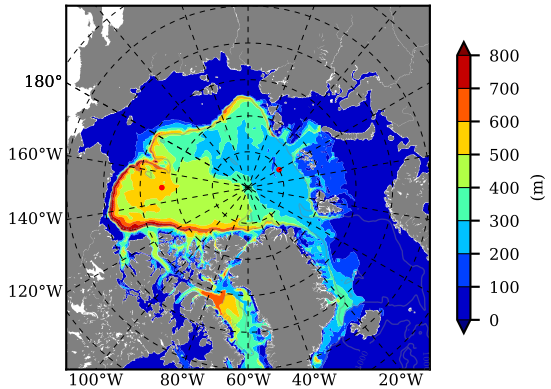

BVHGE25 AW Max Temp over
1974

AW Max Temp from
PHC 3.0

BVHGE25 AW Max Temp depth

AW Max Temp depth from
PHC 3.0