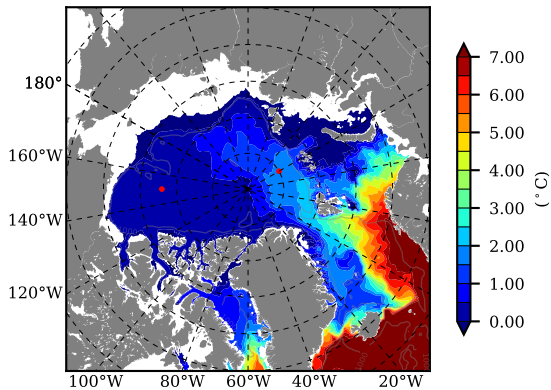

BVHGE25 AW Max Temp over
1975

AW Max Temp from
PHC 3.0

BVHGE25 AW Max Temp depth

AW Max Temp depth from
PHC 3.0