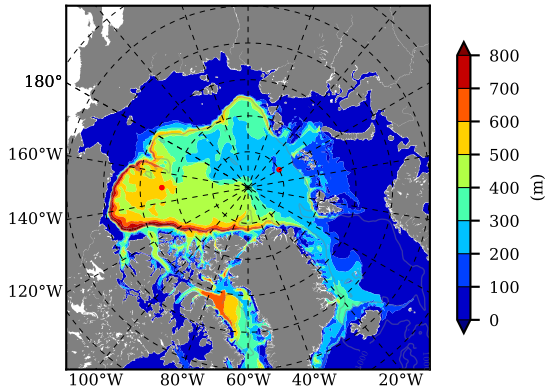

BVHGE25 AW Max Temp over
1975

AW Max Temp from
PHC 3.0

BVHGE25 AW Max Temp depth

AW Max Temp depth from
PHC 3.0